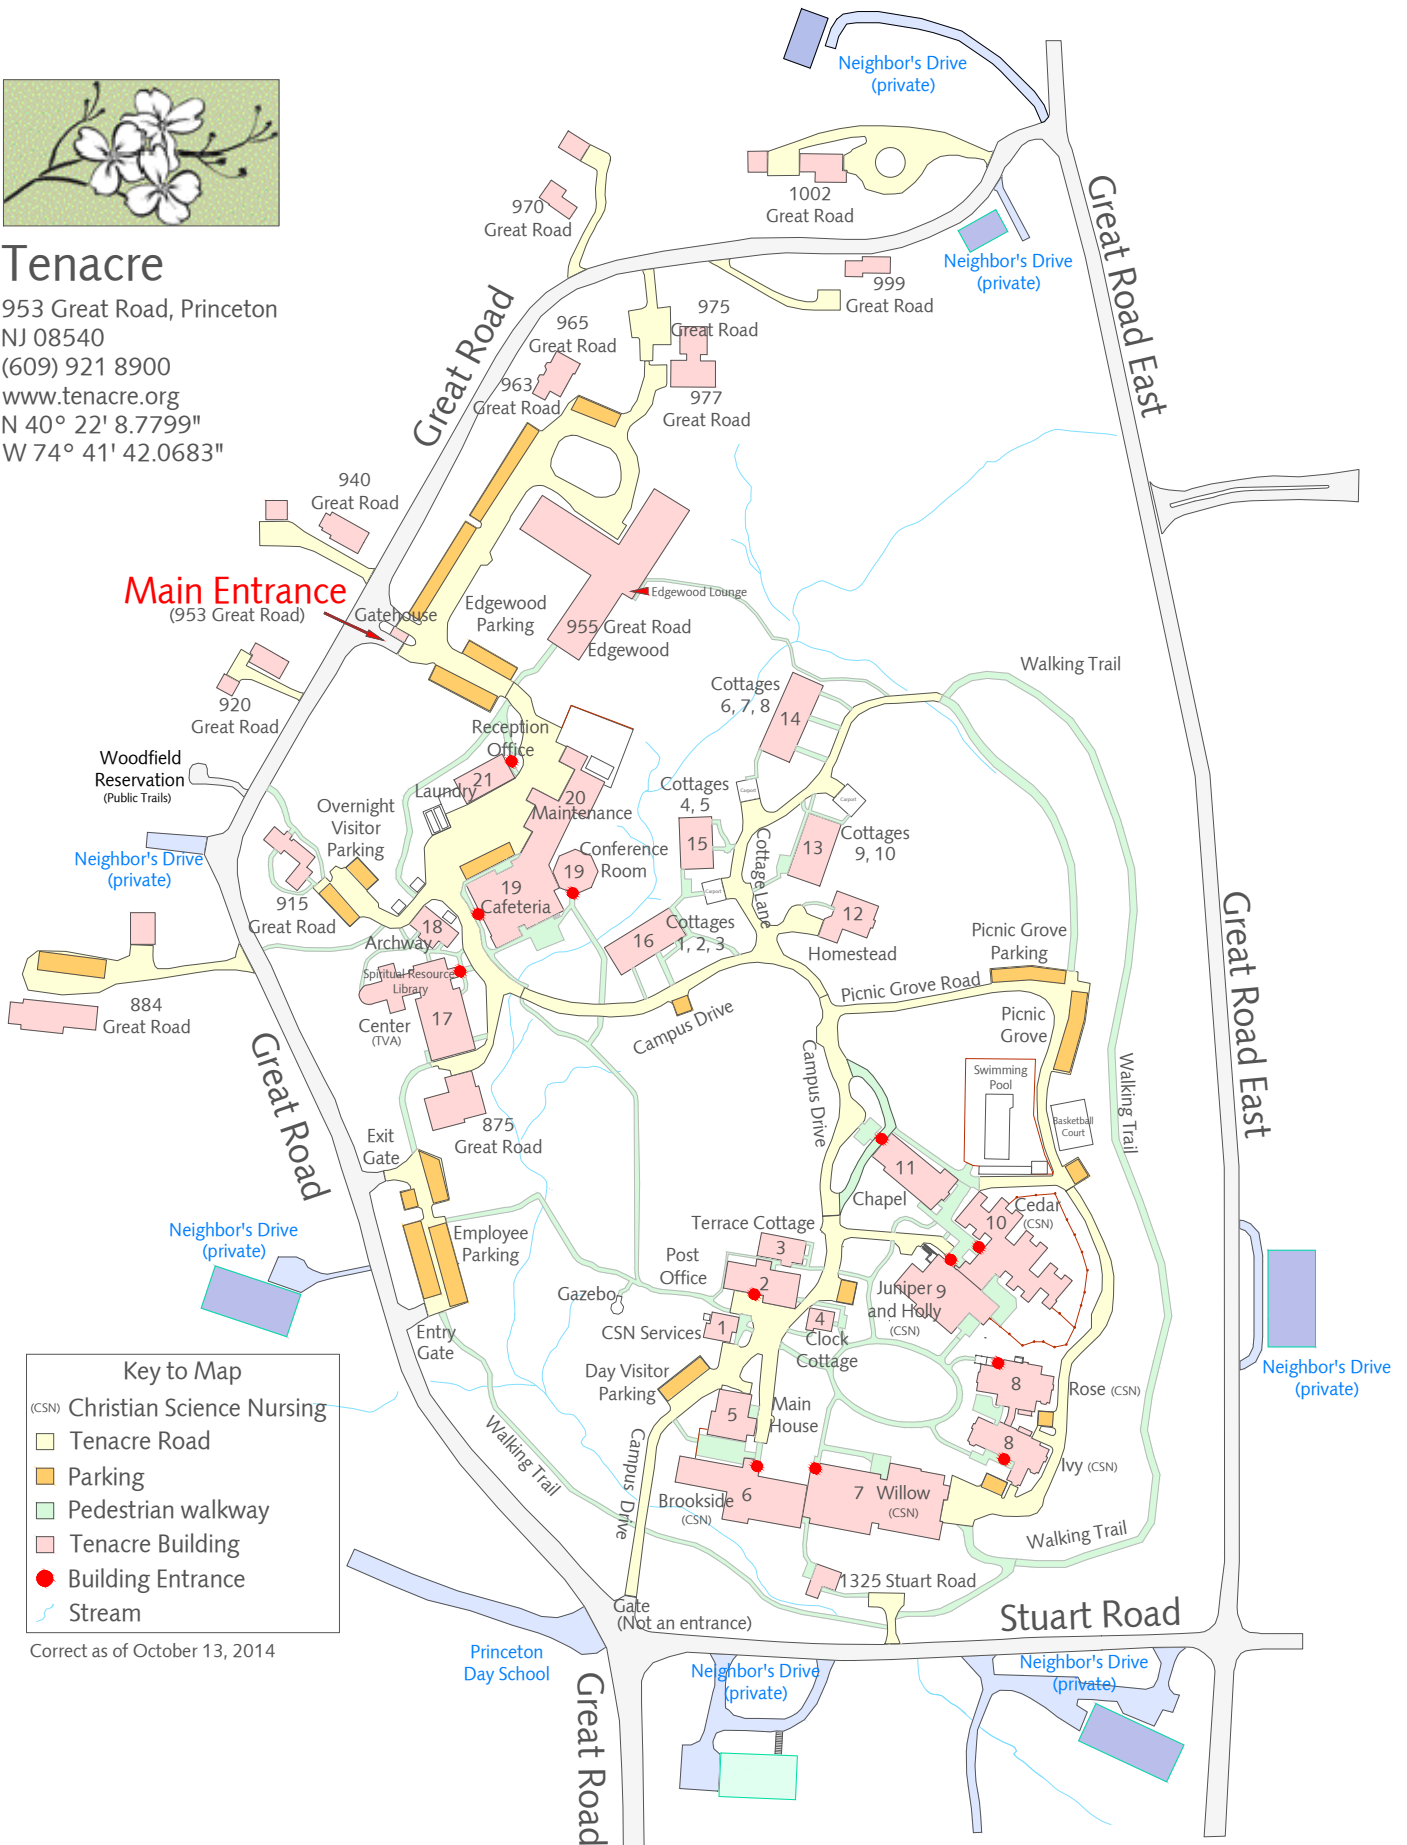

Tenacre

953 Great Road, Princeton
 NJ 08540
 (609) 921 8900
 www.tenacre.org
 N 40° 22' 8.7799"
 W 74° 41' 42.0683"

Main Entrance
 (953 Great Road)

Stuart Road

Princeton Day School