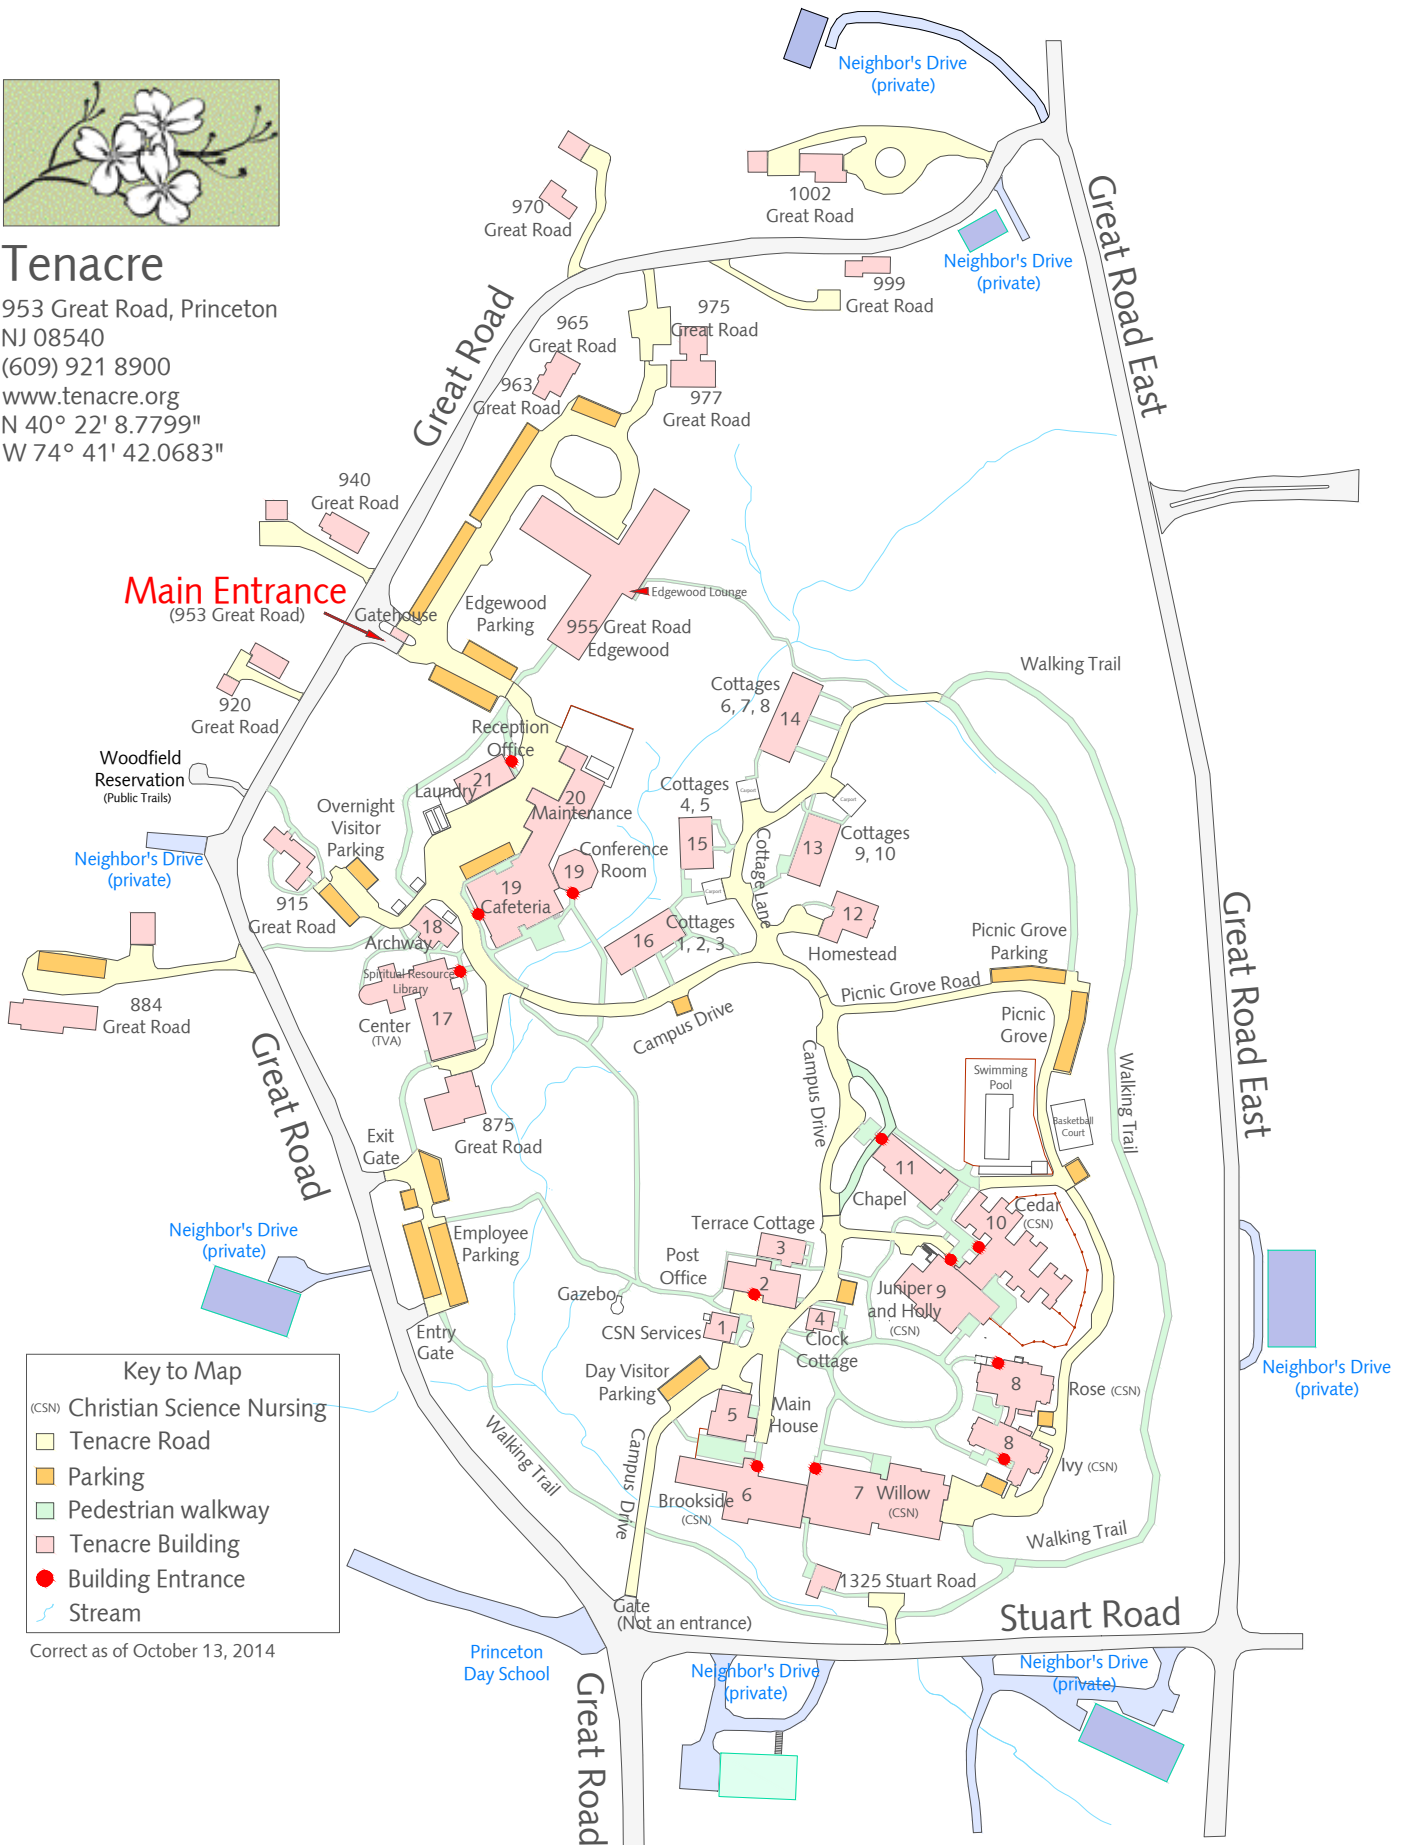

Tenacre

953 Great Road, Princeton
 NJ 08540
 (609) 921 8900
 www.tenacre.org
 N 40° 22' 8.7799"
 W 74° 41' 42.0683"

Princeton Day School

Stuart Road

Main Entrance
 (953 Great Road)

Gate (Not an entrance)

Woodfield Reservation
 (Public Trails)

Neighbor's Drive
 (private)

Neighbor's Drive
 (private)

Neighbor's Drive
 (private)

Neighbor's Drive
 (private)

Neighbor's Drive
 (private)

Neighbor's Drive
 (private)

Neighbor's Drive
 (private)

970 Great Road

1002 Great Road

999 Great Road

965 Great Road

975 Great Road

963 Great Road

977 Great Road

940 Great Road

920 Great Road

884 Great Road

915 Great Road

875 Great Road

Campus Drive

Campus Drive

Campus Drive

Campus Drive

Campus Drive